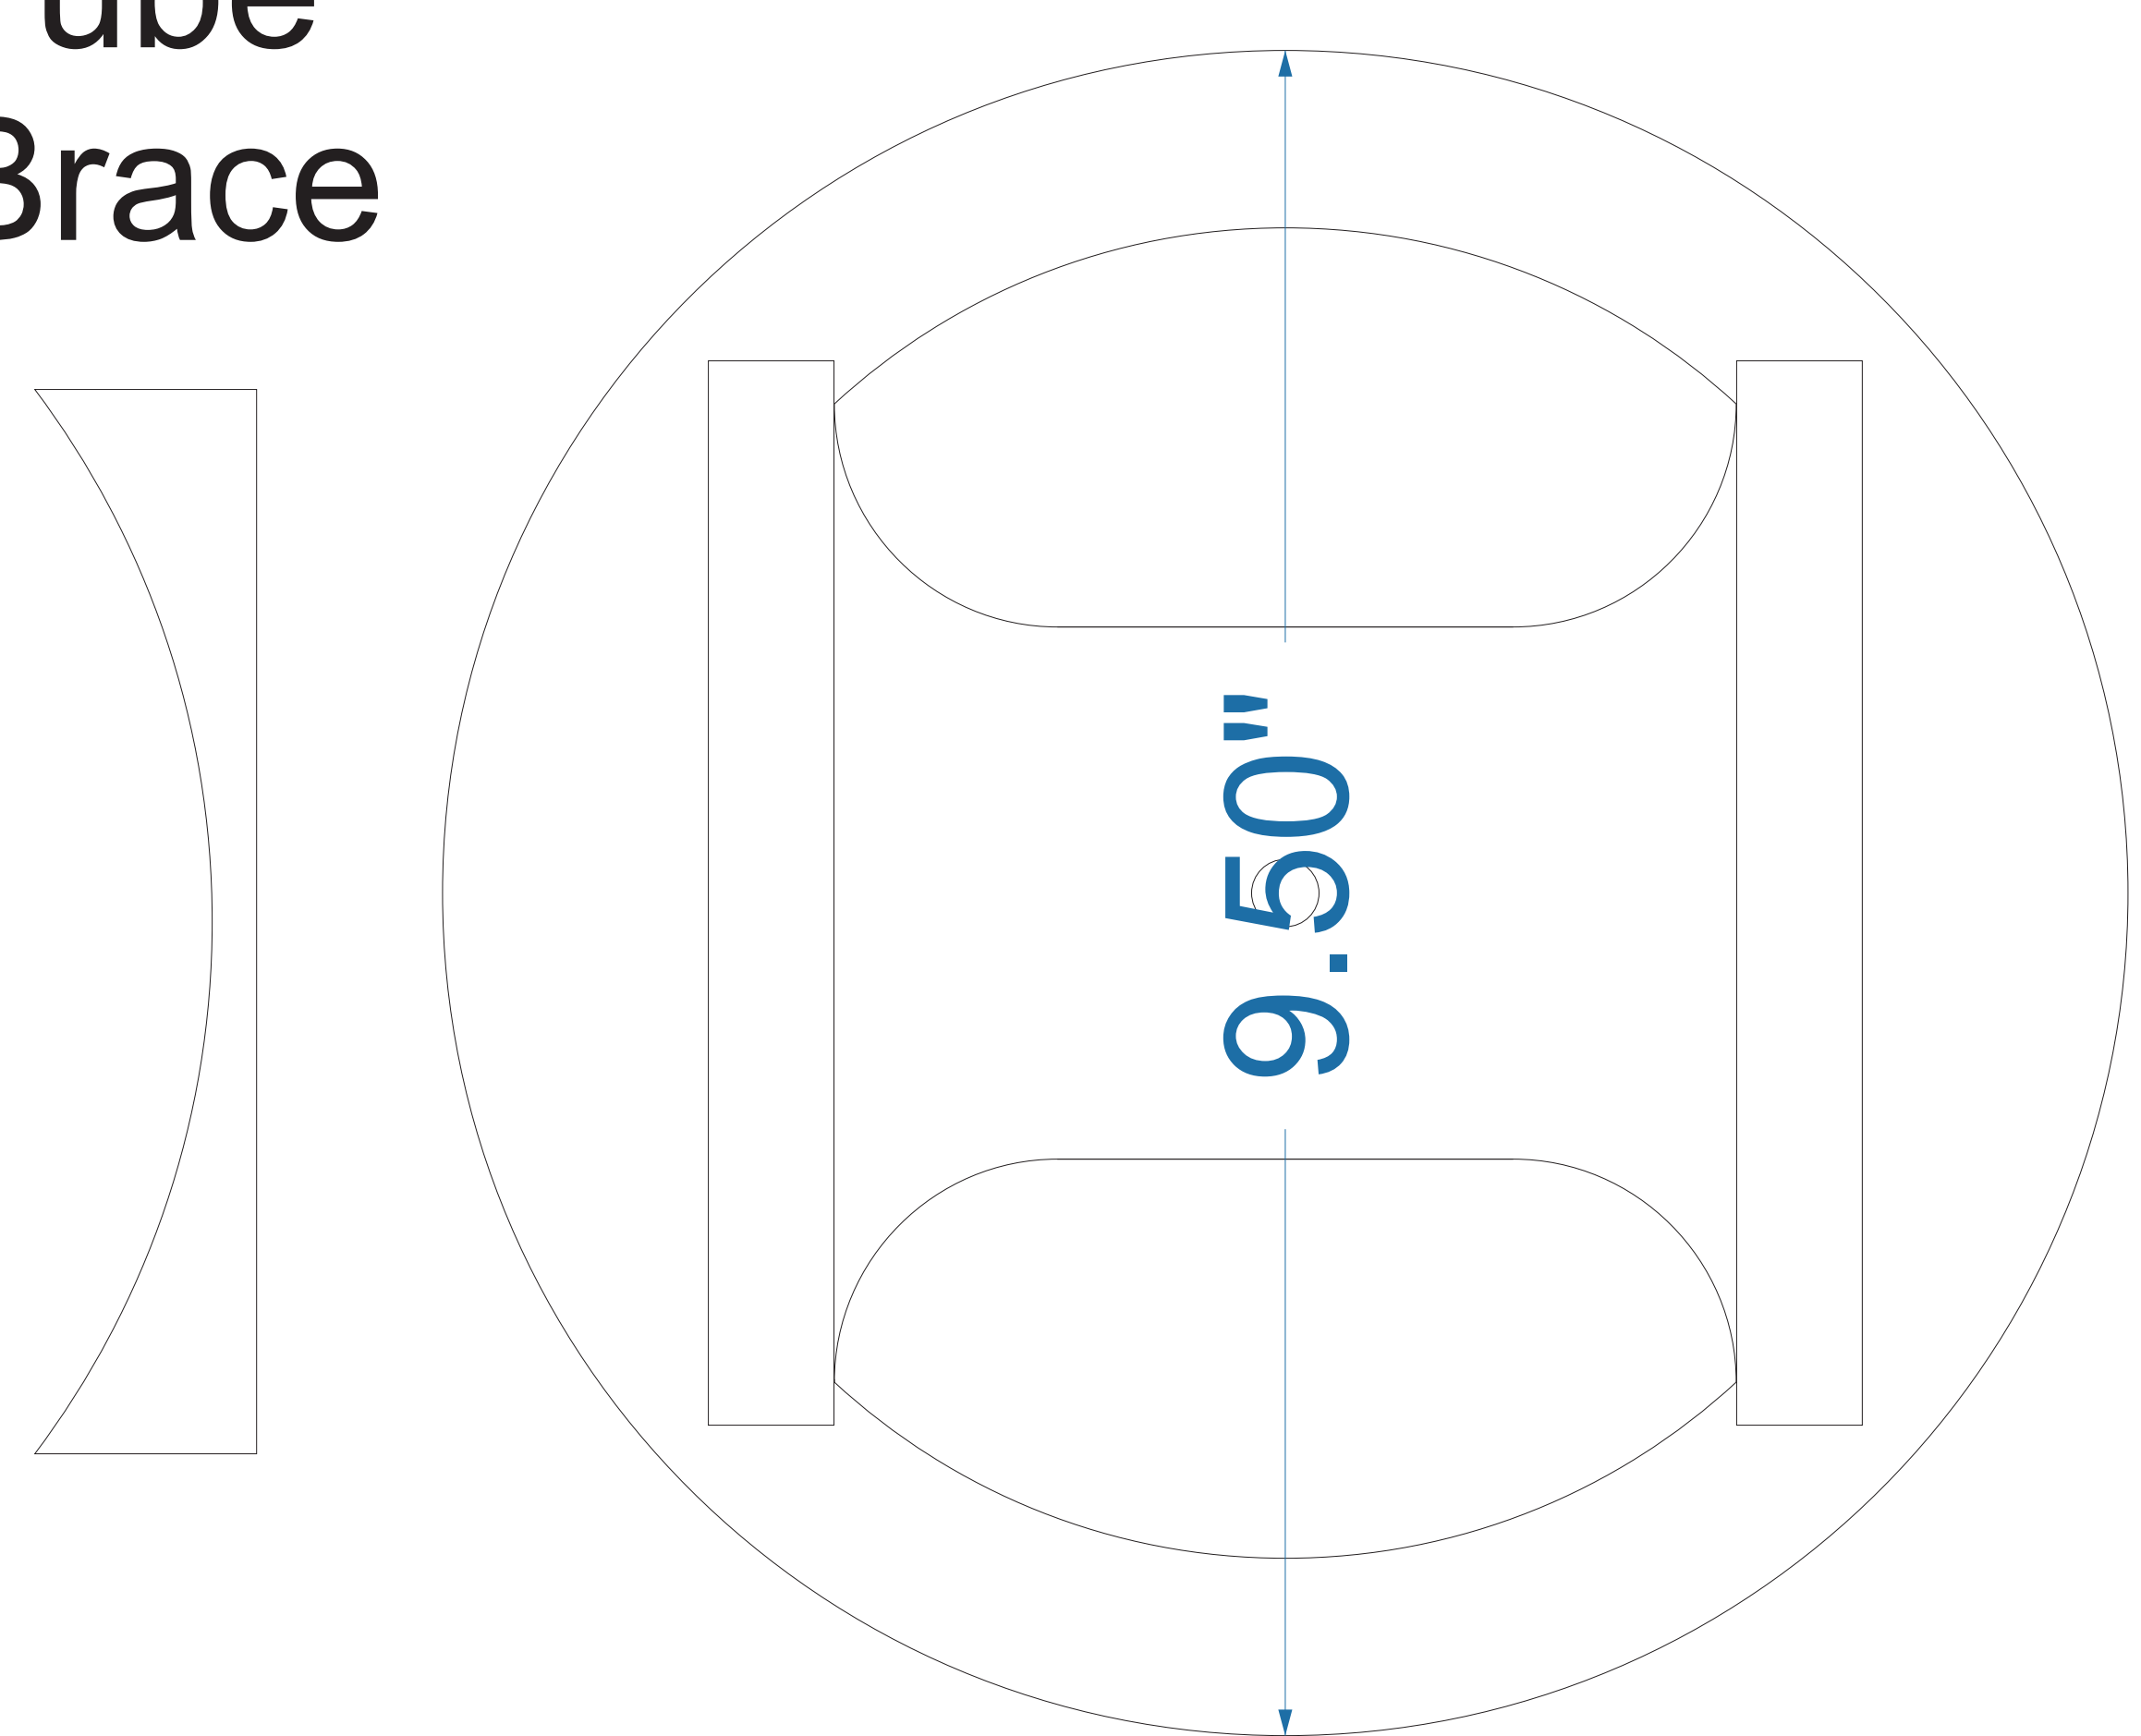

8" f/6 Parts Design
Does not include tube.

Tube
Brace

Tube
Brace